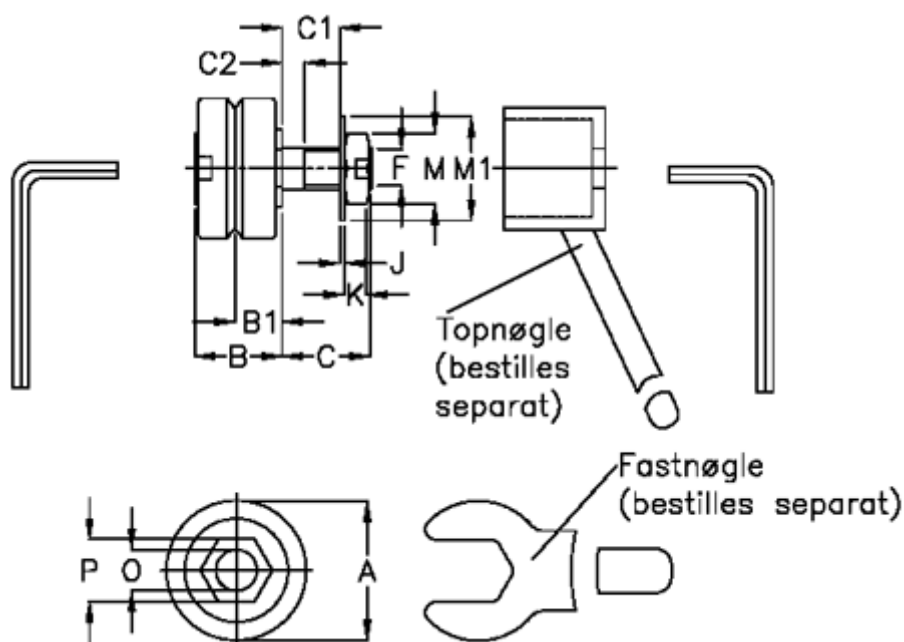

Article number: 057153205411

Description: HEPCO GV3 bearing LJ 54 CDR
Standard With Long Stud

Measures

a = 54.0

B = 34.7

B1 = 19.00

C = 30.0

C1 = 20.4

C2 = 7.9

F = M14 x 1,5

J = 1.60

K = 8.0

M = 22

M1 = 28

O = 14

P = 27

Weight kg/1000 = 0.425